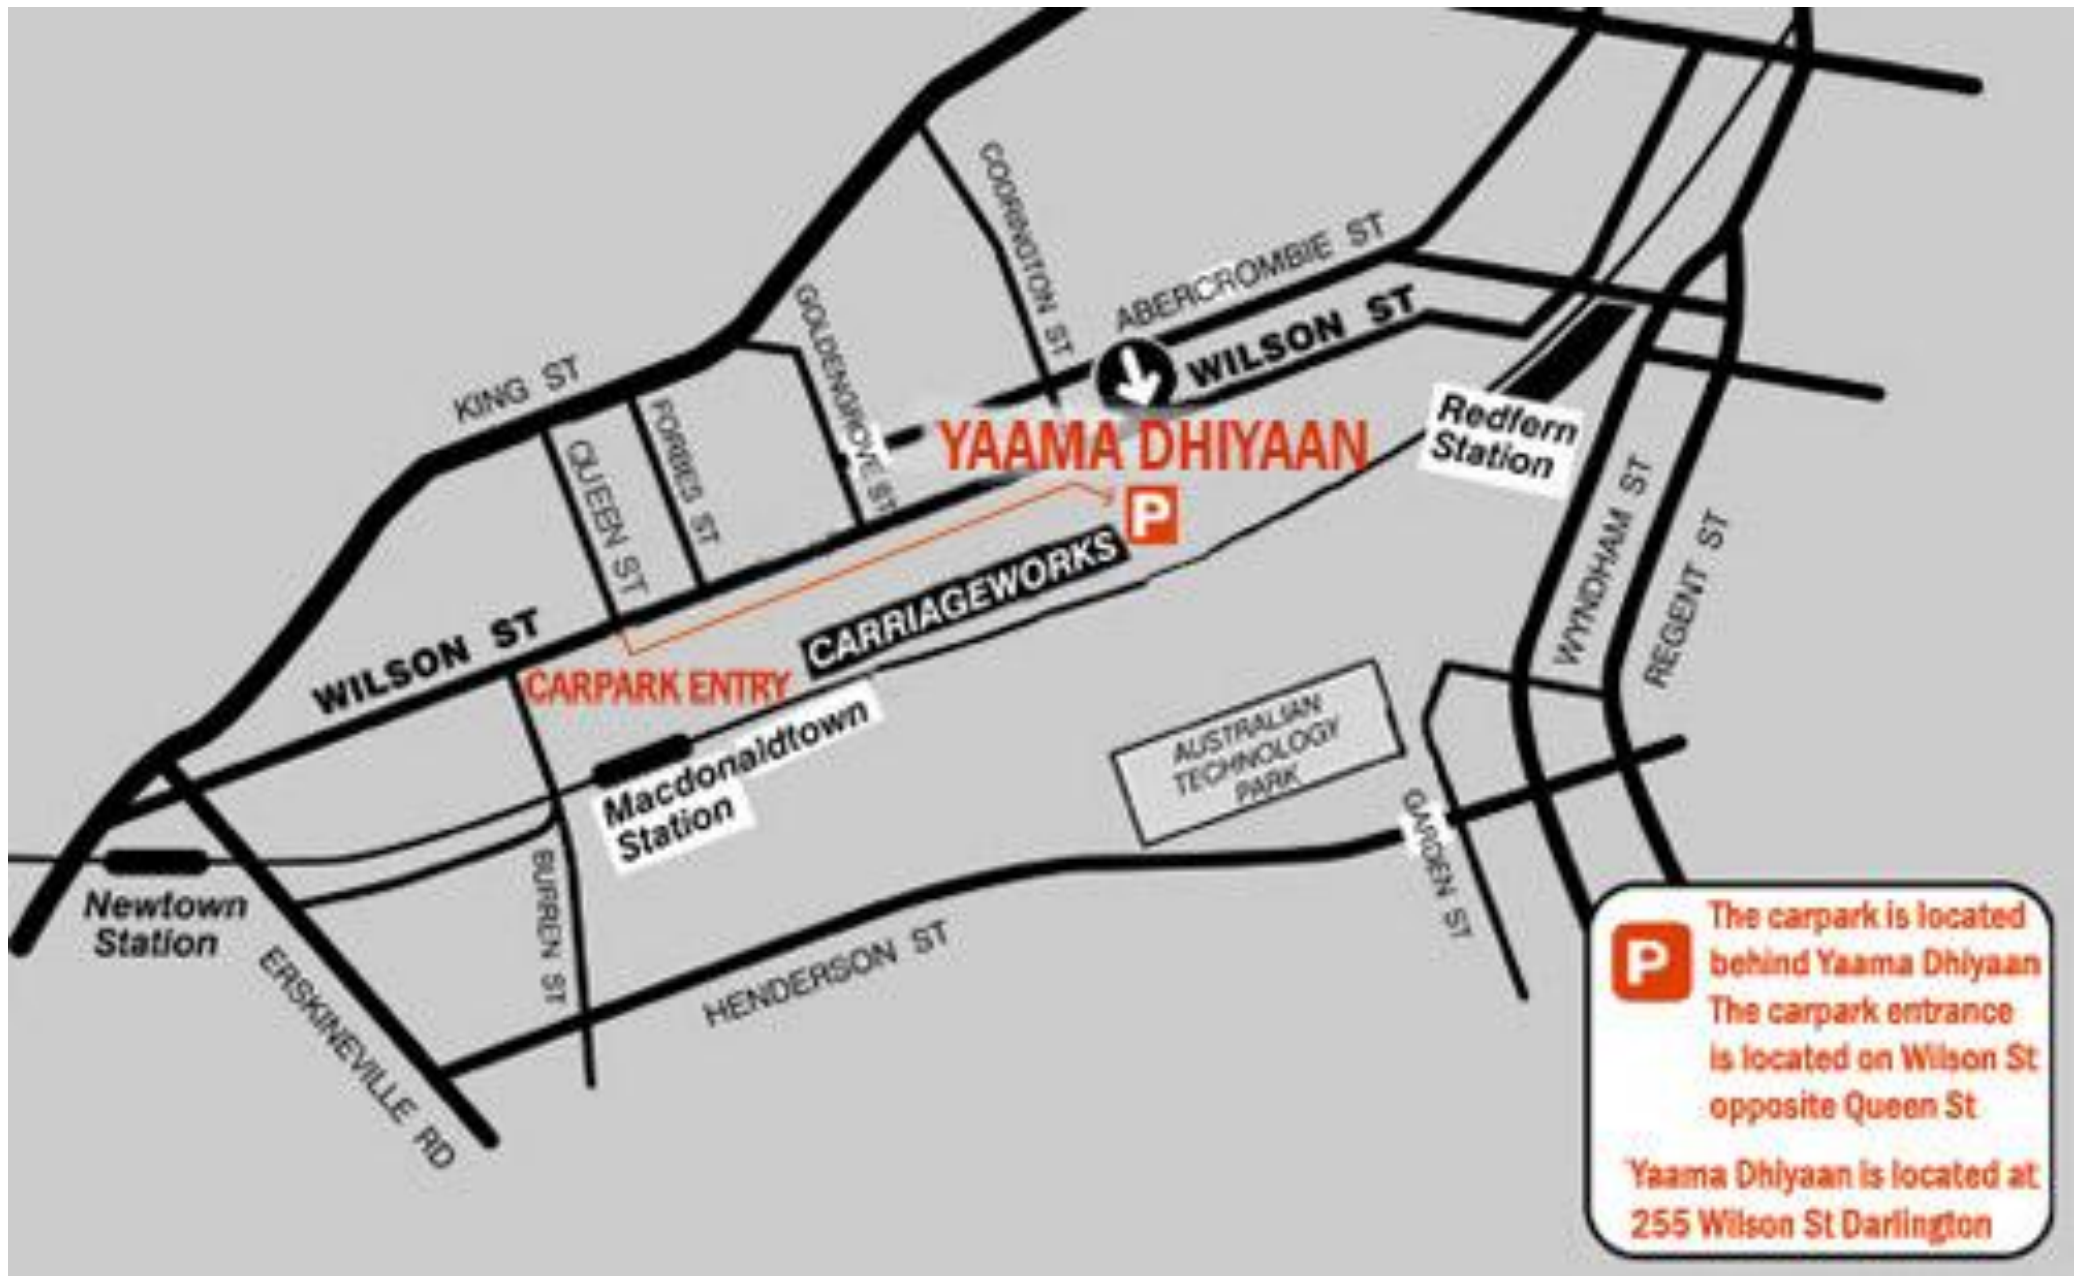

**Roxan Tobler**

**P: 9202-9100 / M: 0414 137 816**

**e: [roxan.tobler@rwa.nsw.gov.au](mailto:roxan.tobler@rwa.nsw.gov.au)**

**YAAMA DHIYAAN**

**CARPARK ENTRY**

**CARRIAGEWORKS**

The carpark is located behind Yaama Dhiyaan. The carpark entrance is located on Wilson St opposite Queen St.